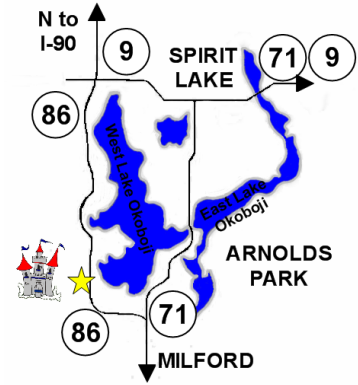

48 Years of Family Fun!

Treasure Village

Family Fun Center at Lake Okoboji, IA

Open Memorial Day - Labor Day

Golf Hours:
Monday - Saturday
9 a.m. - 9 p.m.
Sunday: 11 a.m. - 9 p.m.
(weather permitting; golfers must start by 8 p.m.)

Phone:
712-337-3730

2023 Iowa 86
Milford, IA 51351

Directions: West side of Iowa 86, 2 miles NW of Hwy 71 intersection in Milford, and 6 miles south of Hwy 9 intersection near Spirit Lake.

**LIKE US on [facebook.com/treasurevillage](https://www.facebook.com/treasurevillage)
or catch us on twitter [#TVillageBoji](https://twitter.com/TVillageBoji)
Instagram [@tvillageboji](https://www.instagram.com/tvillageboji)**

Save \$.50 per person
for up to 6 people.
May not combine
with other
coupons or discounts

Internet Coupon
Expires Sept. 7, 2020

Treasure Village
Mini Golf Coupon

\$.25 OFF
Ice Cream

Any Size from \$2.75-\$4.75;
does not include novelties.
Valid for up to 4 people.
May not combine with other
coupons or discounts