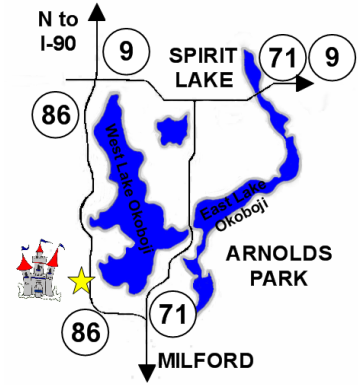

Over 50 Seasons of Family Fun!

Treasure Village

Family Fun Center at Lake Okoboji, IA

Open Memorial Day - Labor Day

Golf Hours:

MON - SAT: 10 am - 9 pm

SUN: 11 am - 8 pm

(weather permitting;
golfers must start by 8:30 p.m.).

Phone:

712-337-3730

2023 IA-86

Milford, IA 51351

Directions: West side of Iowa 86, 2 miles NW of Hwy 71 intersection in Milford, and 6 miles south of Hwy 9 intersection near Spirit Lake.

**LIKE US on facebook.com/treasurevillage
Instagram [@tvillageboji](https://instagram.com/tvillageboji)**

Discounts for Military and AAA when show ID.

Have a magical day at Treasure Village in 2024!

Treasure Village

Mini Golf Coupon

Save up to \$3!

**Save \$.50 per person
for up to 6 people**

Reg. \$8 or \$9.
May not combine with other
coupons or discounts